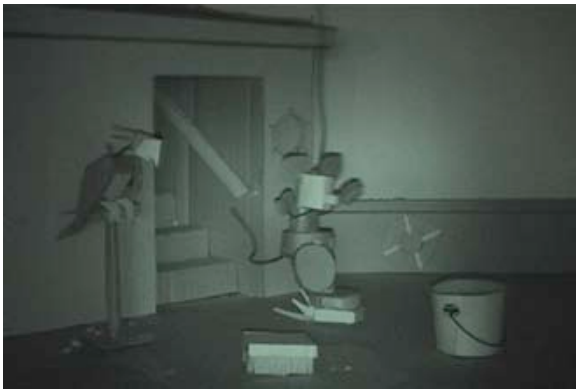

POSTMASTERS

postmasters 459 w 19 street nyc 10011 212 727 3323

fax 212 229 2829 postmasters@thing.net

CRYPT:

DAVID HUMPHREY

Dead Walt

2010

paint, hydrocal and paperpulp on wood
dimensions variable

DAVID HERBERT

Séance for The Symphony, 2009

video, sound,

running time: 7 minutes

video in edition of 6 + 1 AP